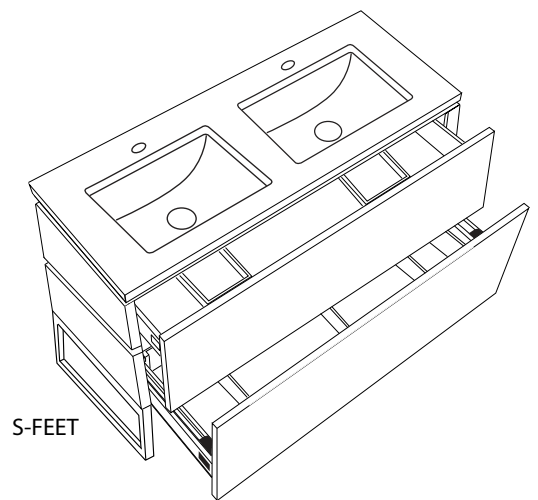

Metro - 48" Double Bowl

Specification & Installation Guide

Features

- Free standing 48" vanity : 33"(838mm)H x 22"(560mm)D x 47-5/8" (1210mm)W
- Furniture grade plywood layered with solid wood veneer and protected with several coats of polyurethane (No particle board or MDF used)
- Matching finish inside out
- Two fully adjustable drawers with full-extension soft-close European hardware
- Drawers include adjustable tempered glass dividers and retainers
- Feet option: 4 L-feet or 2 S-feet in polished chrome or brushed nickel.

Top/Basin options

- Glossy White X-Stone top/basin
- Glossy or Matte White X-Stone flat countertop

Package Dimensions

52" x 26" x 30"

Weight

217 lbs. / 99 kgs