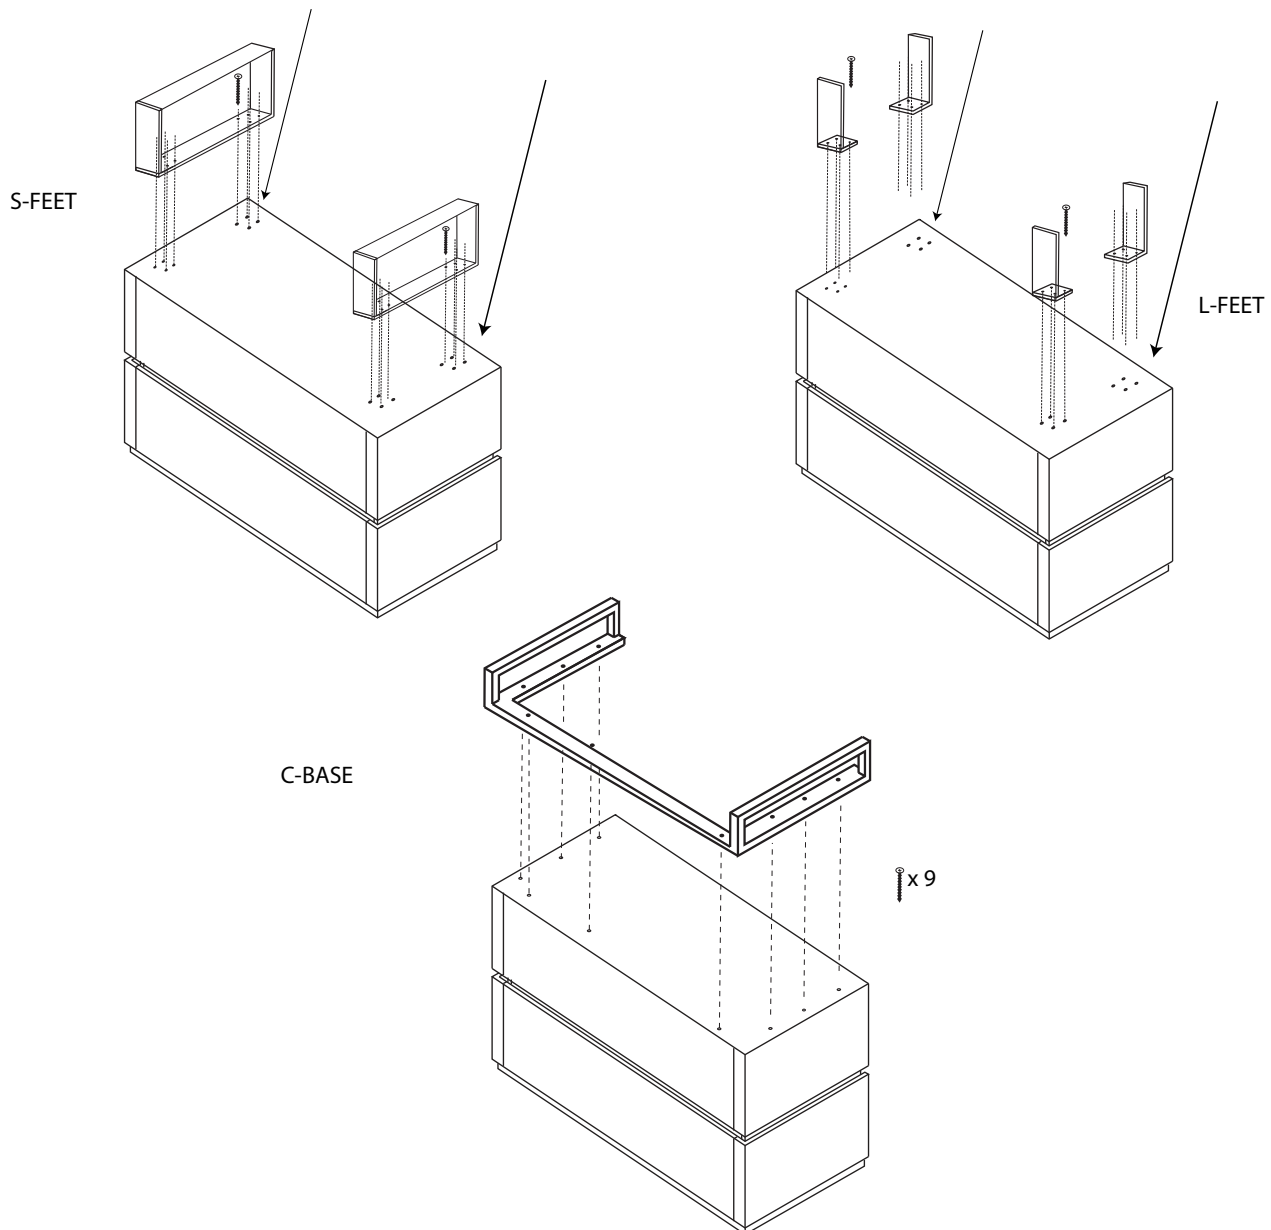

Metro - 48" Double Bowl

Specification & Installation Guide

INSTALLATION INSTRUCTIONS

1. Install feet

1. Place feet in indicated positions.
2. Mark screw locations.
3. Pre-drill holes with 5/64, 3/32 or 7/64 drill bit about 1/2" deep.
4. **DO NOT OVER TIGHTEN THE SCREWS. DOING SO WILL SPLIT THE WOOD SIDE PANEL.**
5. If using a regular battery drill, set clutch to minimum and increase setting as needed.
6. **DO NOT USE AN IMPACT DRILL. IT WILL SPLIT THE WOOD SIDE PANEL.**

For clarification, please contact Madeli Customer Care at (800)-819-6988 or (305)-718-8817 Ext. 1
All dimensions are approximate and subject to standard tolerance. Specifications subject to change without prior notice.

04 | Page