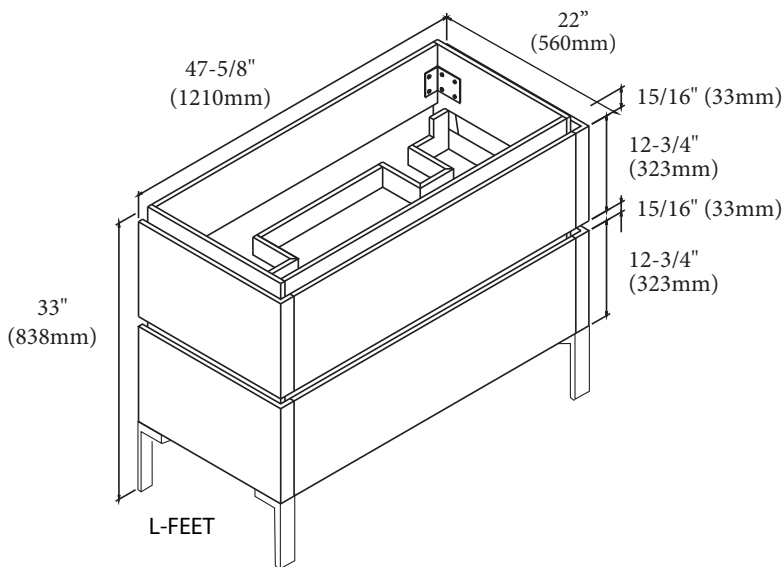

Metro - 48" Double Bowl

Specification & Installation Guide

Features

- Free standing 48" vanity : 33"(838mm)H x 22"(560mm)D x 47-5/8" (1210mm)W
- Furniture grade plywood layered with solid wood veneer and protected with several coats of polyurethane (No particle board or MDF used)
- Matching finish inside out
- Two fully adjustable drawers with full-extension soft-close European hardware
- Drawers include adjustable tempered glass dividers and retainers
- Feet option: 4 L-feet or 2 S-feet in polished chrome or brushed nickel.

Top/Basin options

- Glossy White X-Stone top/basin
- Glossy or Matte White X-Stone flat countertop

Package Dimensions

52" x 26" x 30"

Weight

217 lbs. / 99 kgs