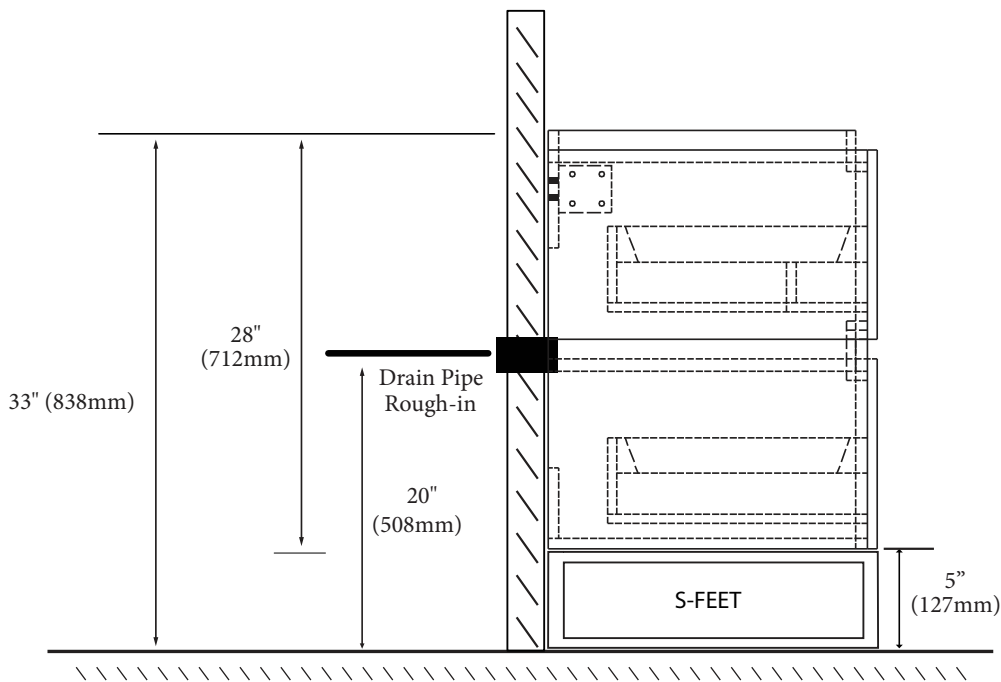

ROUGH-IN DIMENSIONS