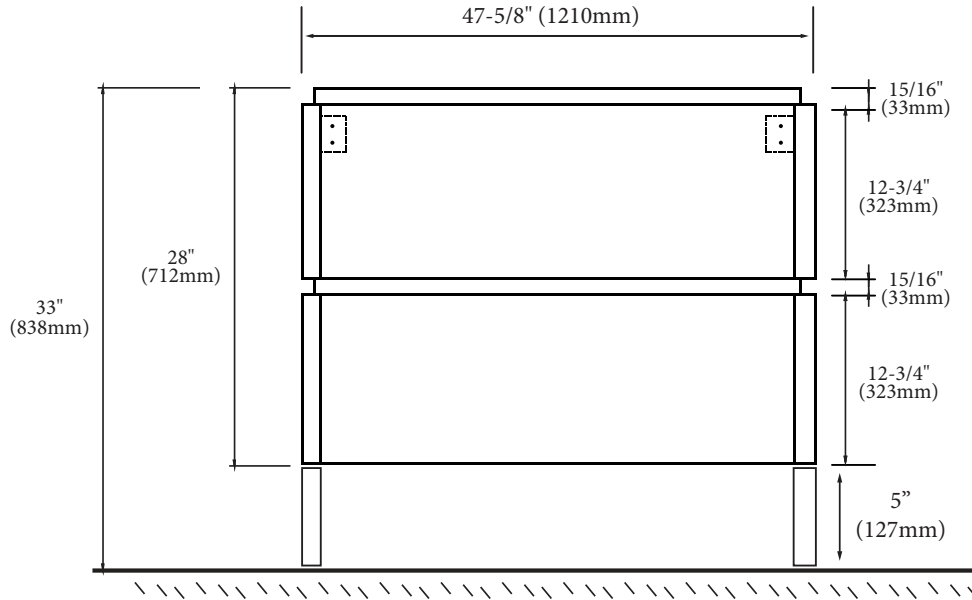

Metro - 48" Double Bowl

Specification & Installation Guide

FRONT VIEW