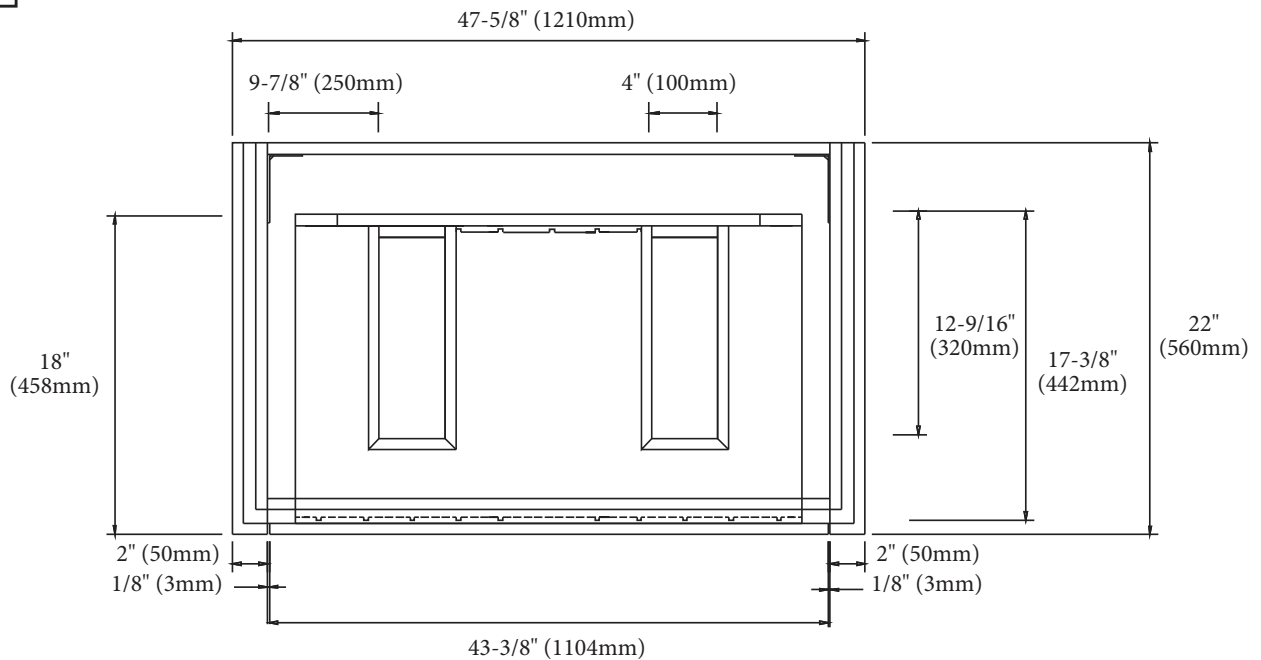

Metro - 48" Double Bowl

Specification & Installation Guide

FRONT VIEW

TOP VIEW