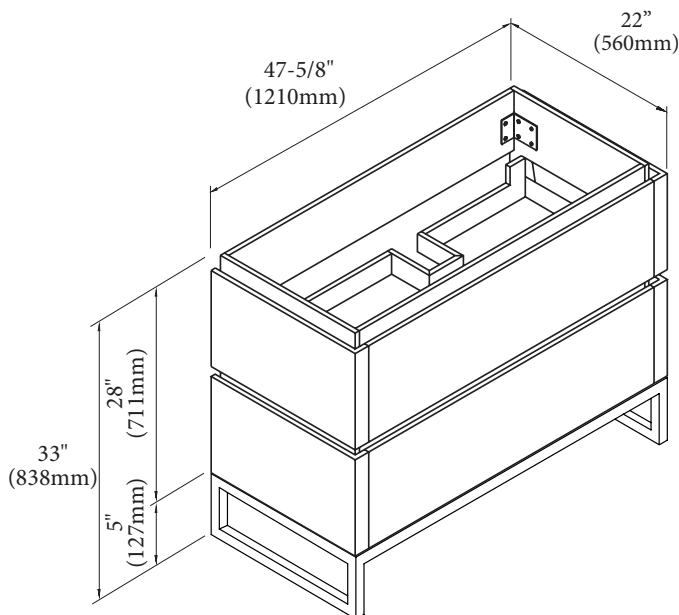

Metro - 48" Double Bowl

Specification & Installation Guide

Features

- Free standing 48" vanity : 33"(838mm)H x 22"(560mm)D x 47-5/8" (1210mm)W
- Furniture grade plywood layered with solid wood veneer and protected with several coats of polyurethane (No particle board or MDF used)
- Matching finish inside out
- Two fully adjustable drawers with full-extension soft-close European hardware
- Drawers include adjustable tempered glass dividers and retainers
- Feet option: 4 L-feet or 2 S-feet in polished chrome or brushed nickel.

Top/Basin options

- Glossy White X-Stone top/basin
- Glossy or Matte White X-Stone flat countertop

Package Dimensions

52" x 26" x 30"

Weight

217 lbs. / 99 kgs